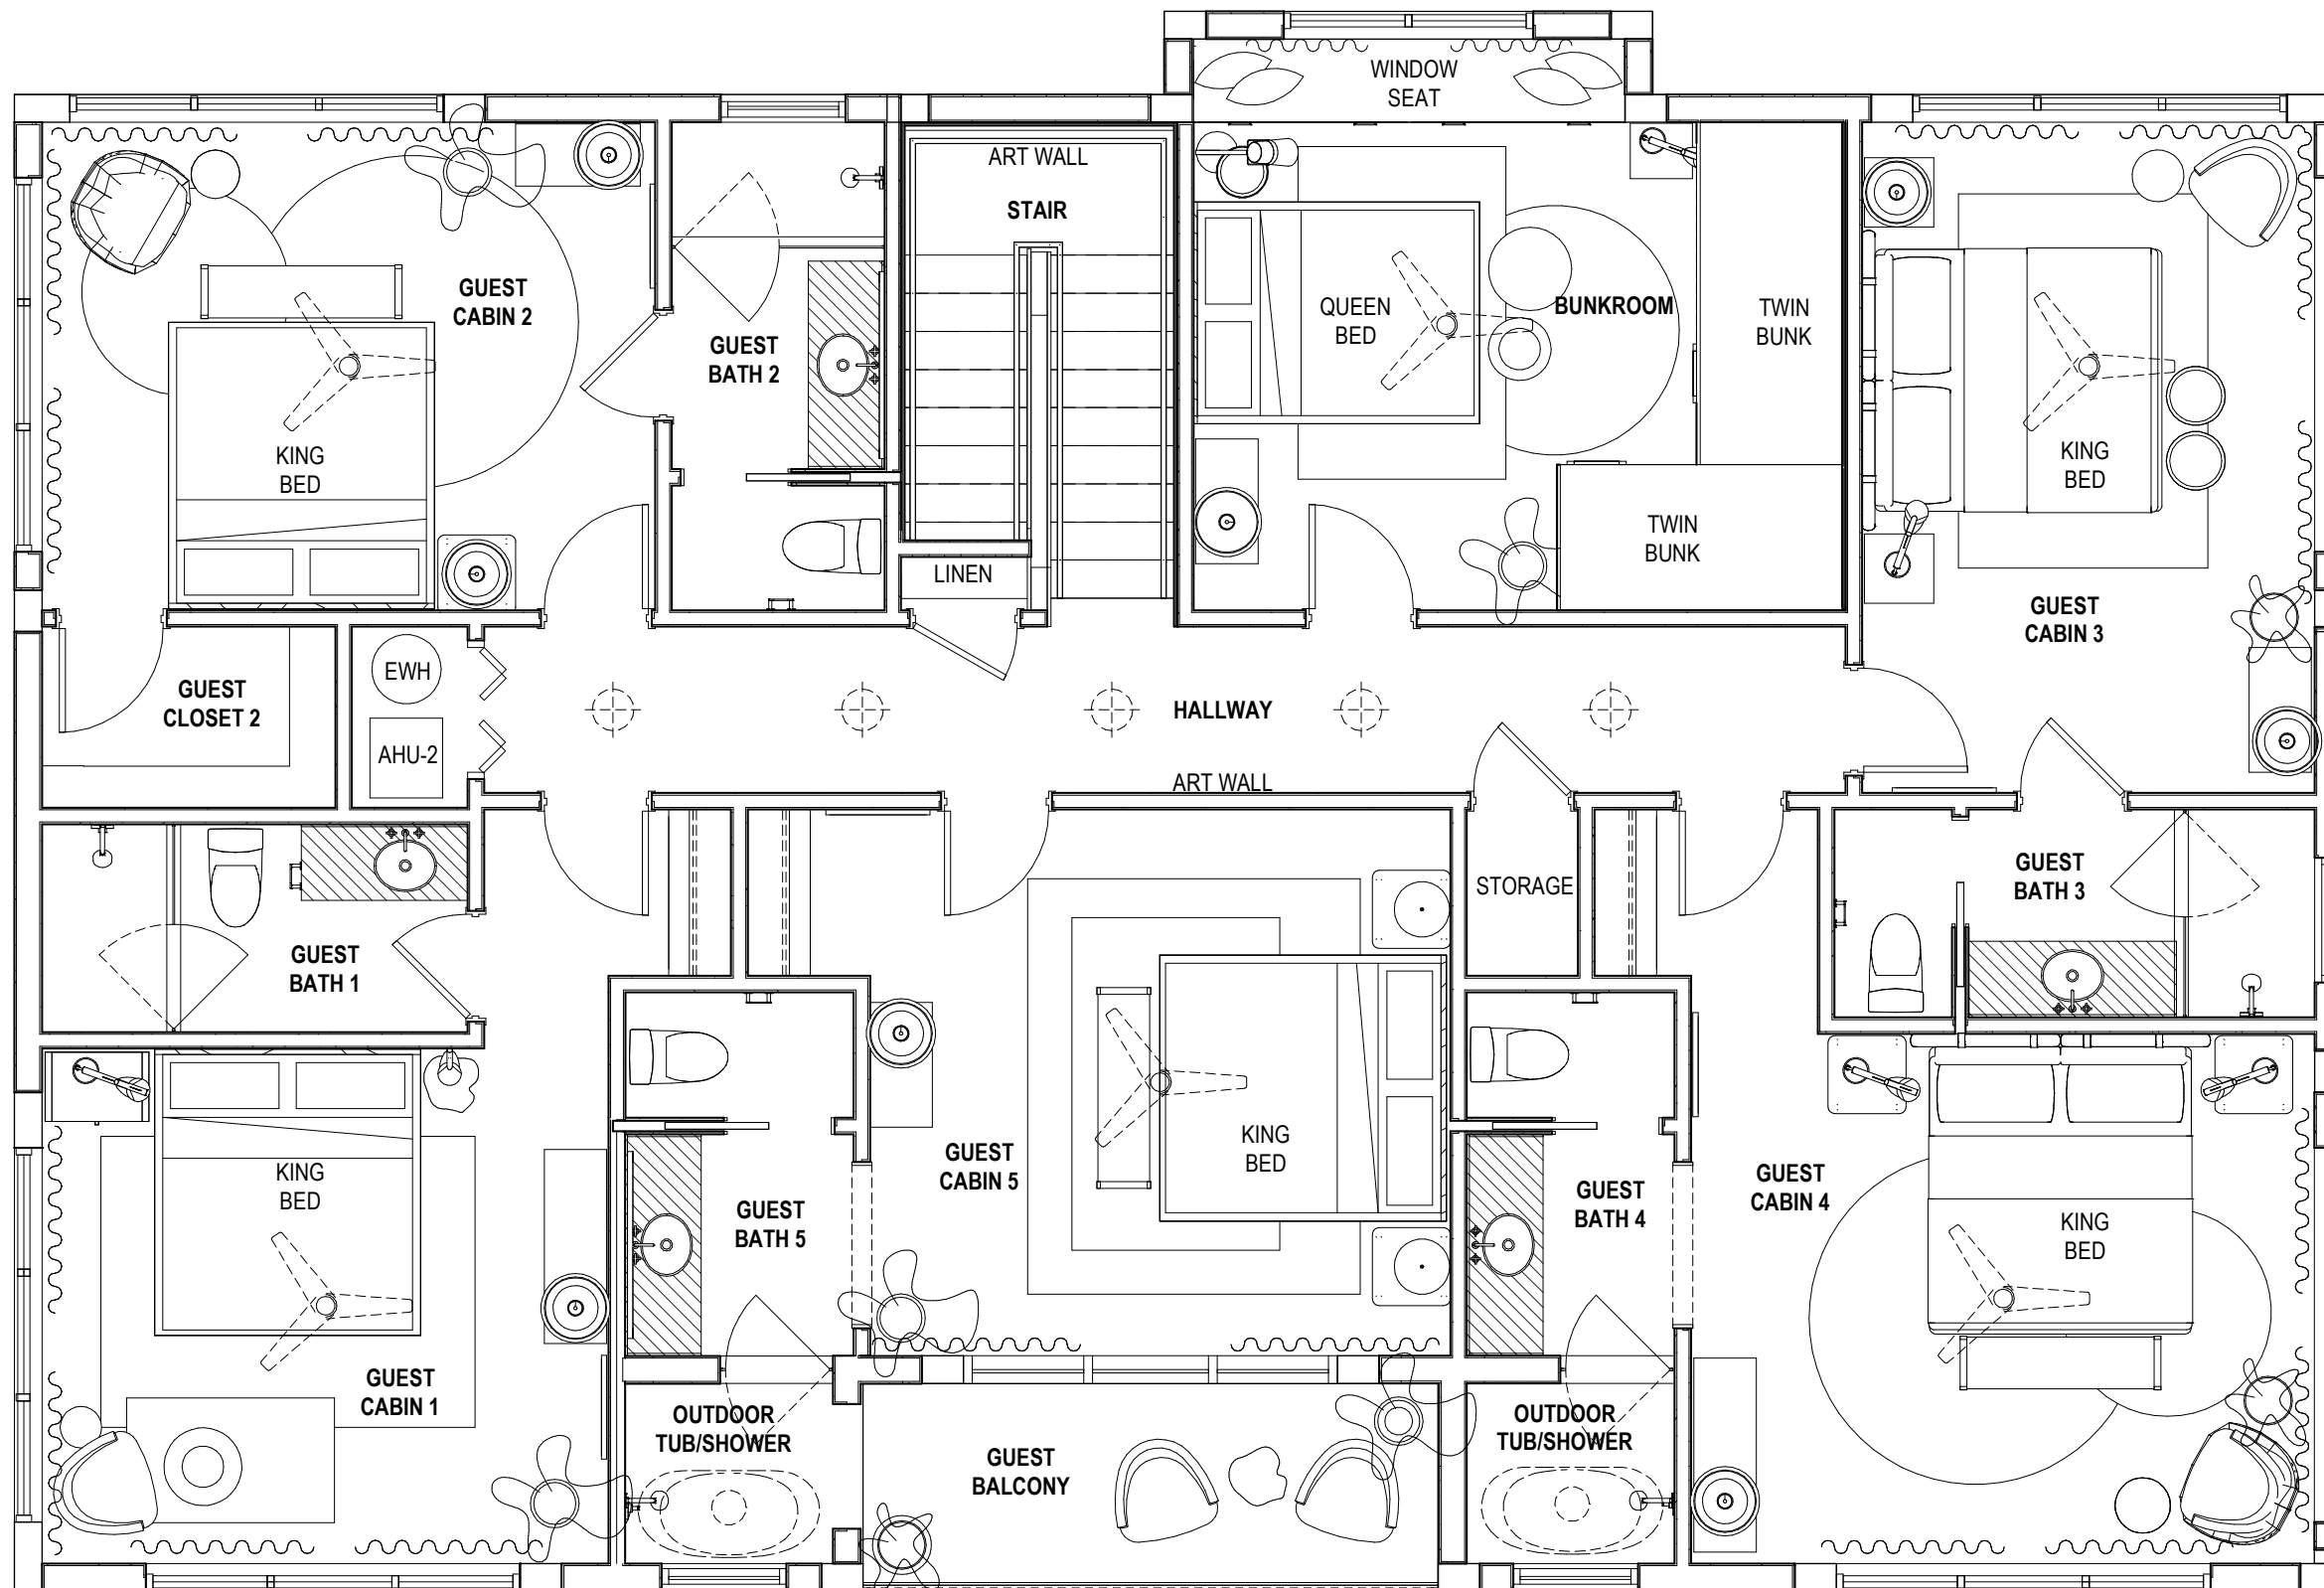

*outdoor lounge*

LOOK & FEEL

LOOK & FEEL

*captain's quarters*  
*master bedroom*

LOOK & FEEL

*captain's quarters  
master bath & closet*

LOOK & FEEL

*tarpon room  
guest cabin 1*

*sunset room*  
*guest cabin 2*

LOOK & FEEL

LOOK & FEEL

*sailfish room*  
*quest cabin 3*

LOOK & FEEL

*permit room*  
*quest cabin 4*

*mangrove room*  
*quest cabin 5*

LOOK & FEEL

*crow's nest  
bunkroom*

LOOK & FEEL

LOOK & FEEL

*reef rooms*  
*staterooms*

LOOK & FEEL

*quest cabins  
bathrooms*

ISLAND HOME . TOMS HARBOR

*island home*  
*furniture plans* 02

*main house - level 01*

FURNITURE PLAN

*main house - level 02*

FURNITURE PLAN

*main house - ground level*

FURNITURE PLAN

*accessory house - option 1*

FURNITURE PLAN