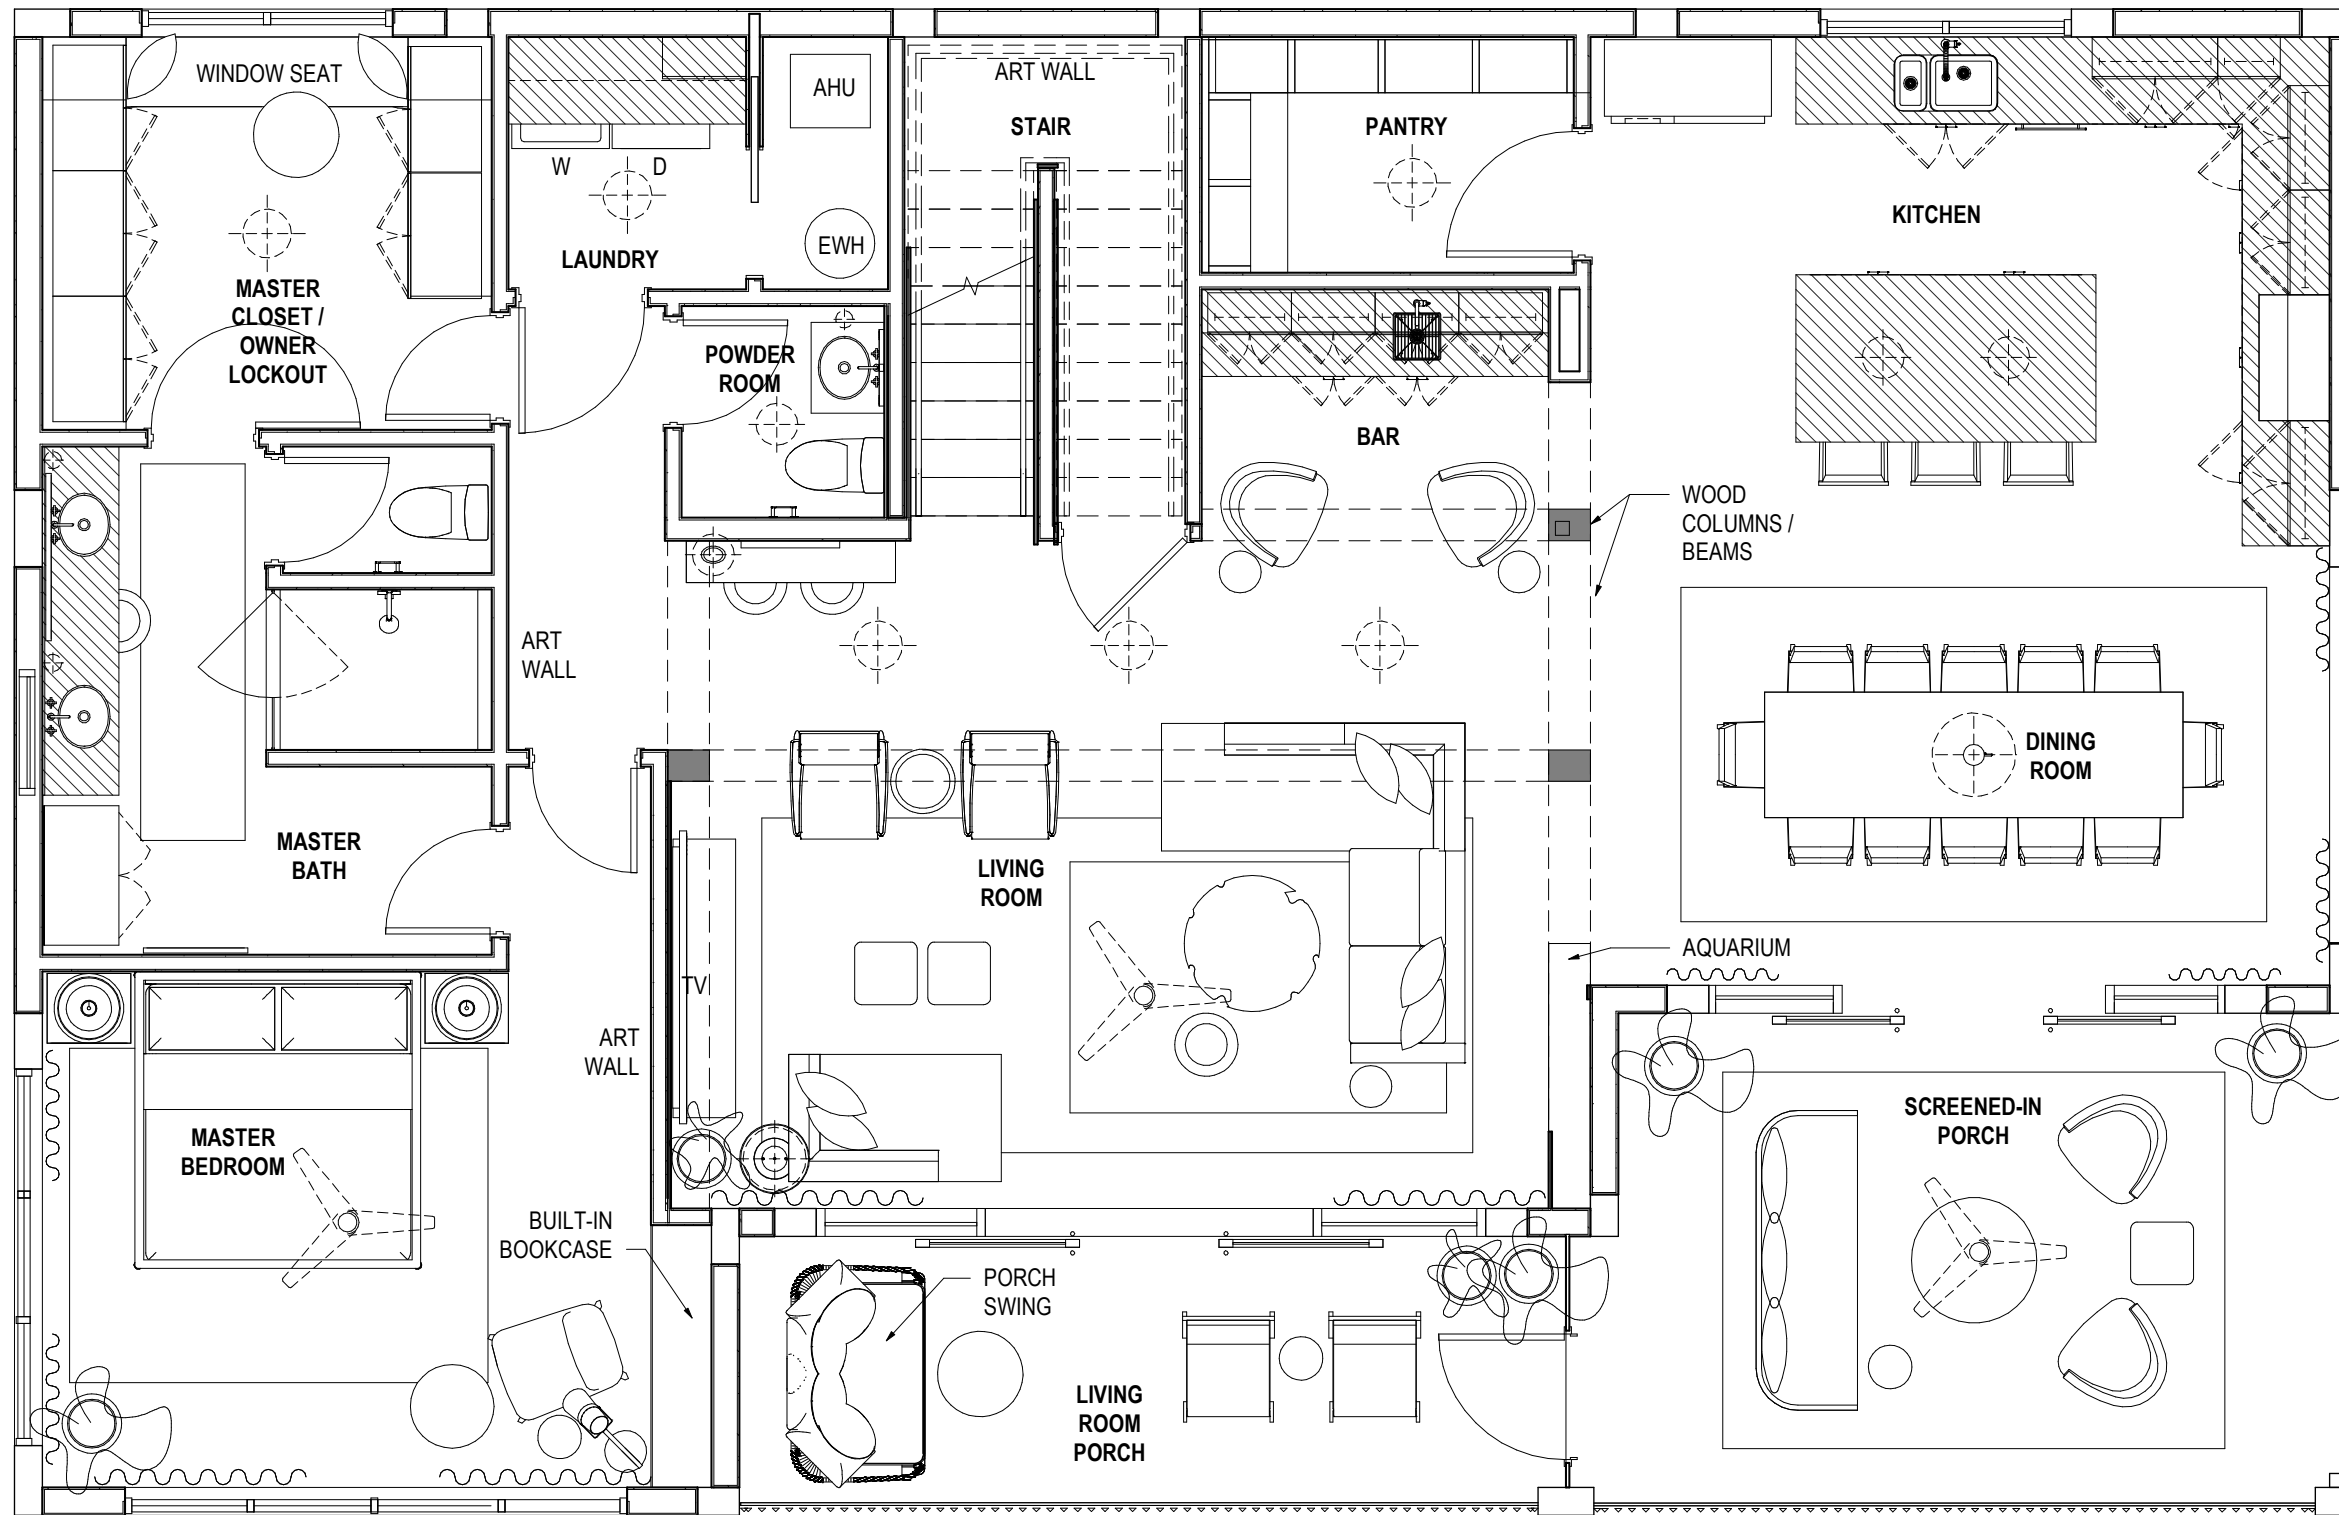

*outdoor lounge*

LOOK & FEEL

LOOK & FEEL

*captain's quarters*  
*master bedroom*

LOOK & FEEL

*captain's quarters  
master bath & closet*

LOOK & FEEL

*tarpon room  
guest cabin 1*

*sunset room*  
*guest cabin 2*

LOOK & FEEL

LOOK & FEEL

*sailfish room*  
*quest cabin 3*

LOOK & FEEL

*permit room*  
*quest cabin 4*

*mangrove room*  
*quest cabin 5*

LOOK & FEEL

*crow's nest  
bunkroom*

LOOK & FEEL

LOOK & FEEL

*reef rooms*  
*staterooms*

LOOK & FEEL

*quest cabins  
bathrooms*

ISLAND HOME . TOMS HARBOR

*island home*  
*furniture plans* 02

*main house - level 01*

FURNITURE PLAN

*main house - level 02*

FURNITURE PLAN

*main house - ground level*

FURNITURE PLAN

*accessory house - option 1*

FURNITURE PLAN